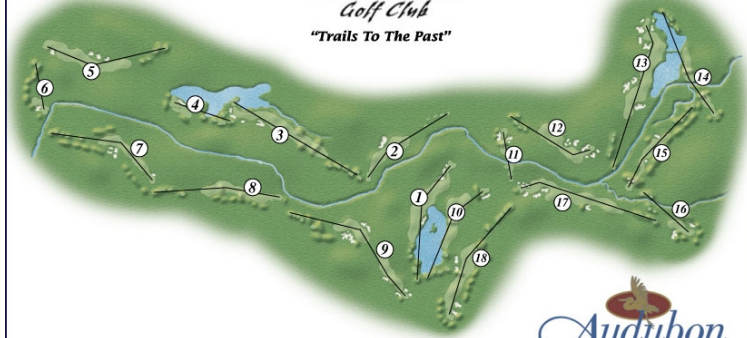

# BLACK BEAR

Golf Club  
"Trails to the Past"

Yardage Card

# BLACK BEAR

Golf Club  
"Trails To The Past"

Designed by Bechtol Russell Golf

Black Bear Dr. • Delhi, LA. 71232 • 318-878-2162 • www.blackbear-golf.com