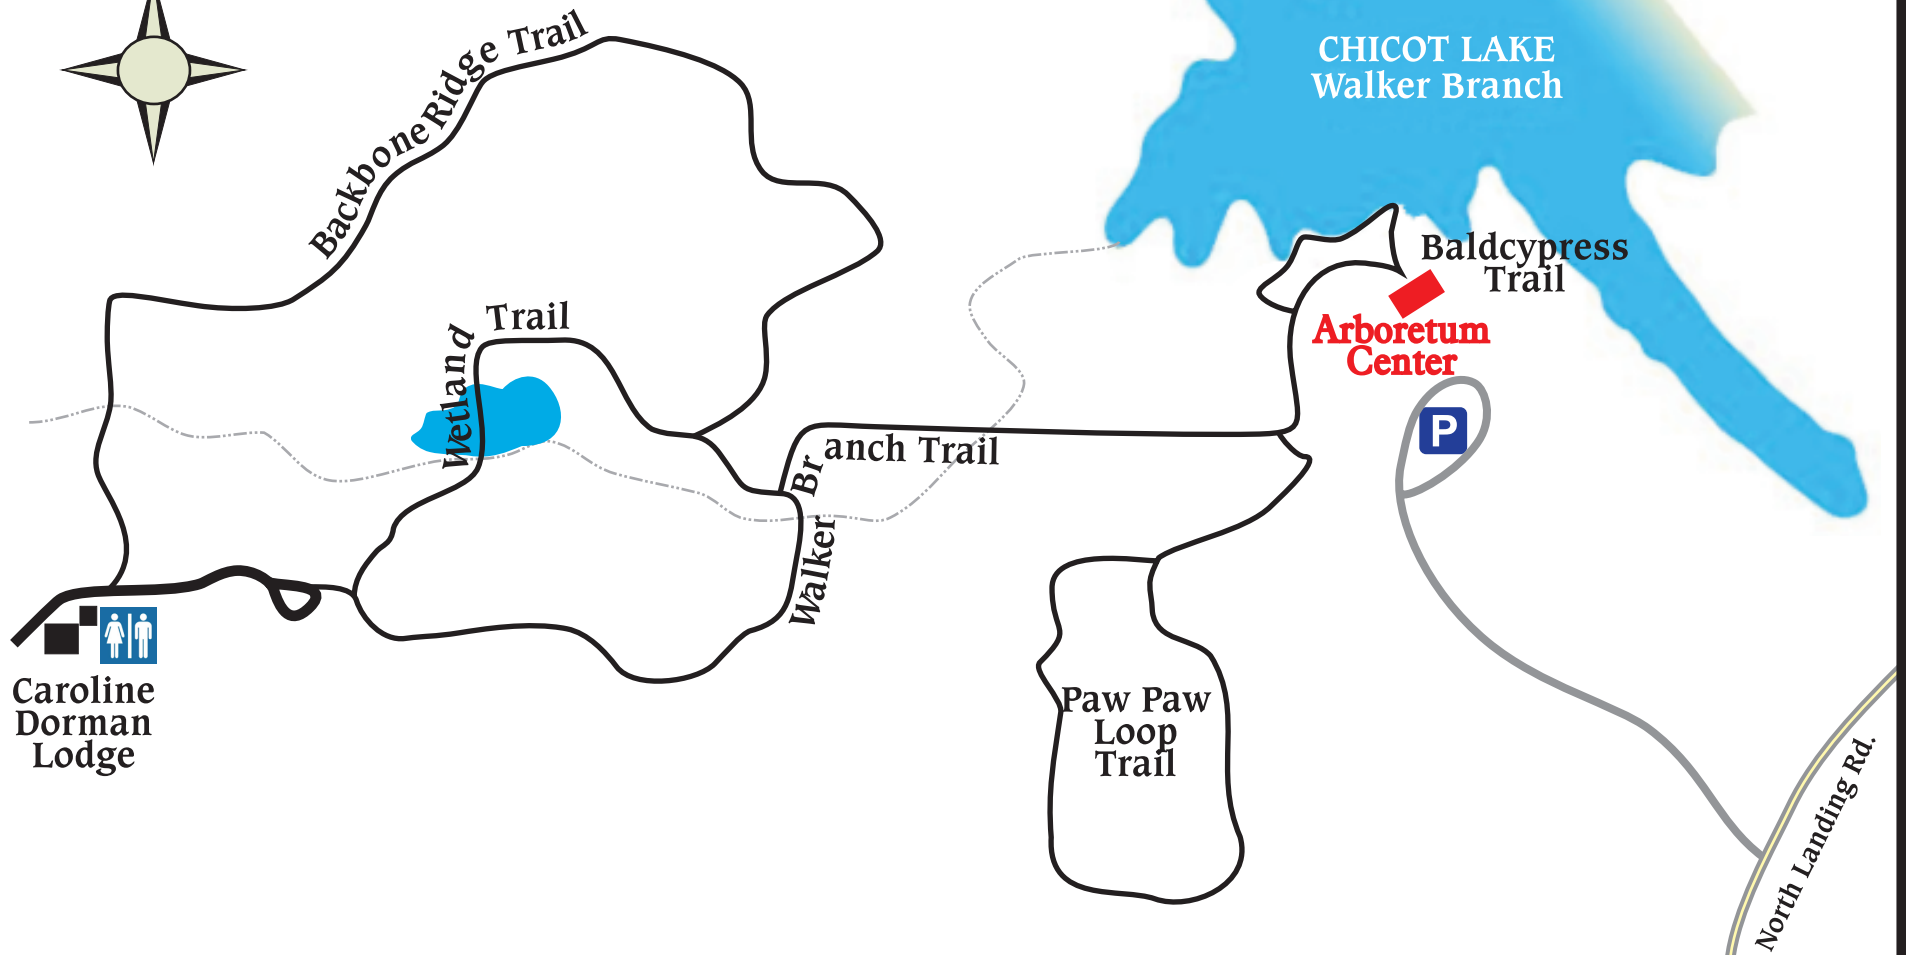

# Louisiana State Arboretum - Trail Map

CHICOT LAKE  
Walker Branch

Baldcypress  
Trail

Arboretum  
Center

    
Caroline  
Dorman  
Lodge

Paw Paw  
Loop  
Trail

North Landing Rd.