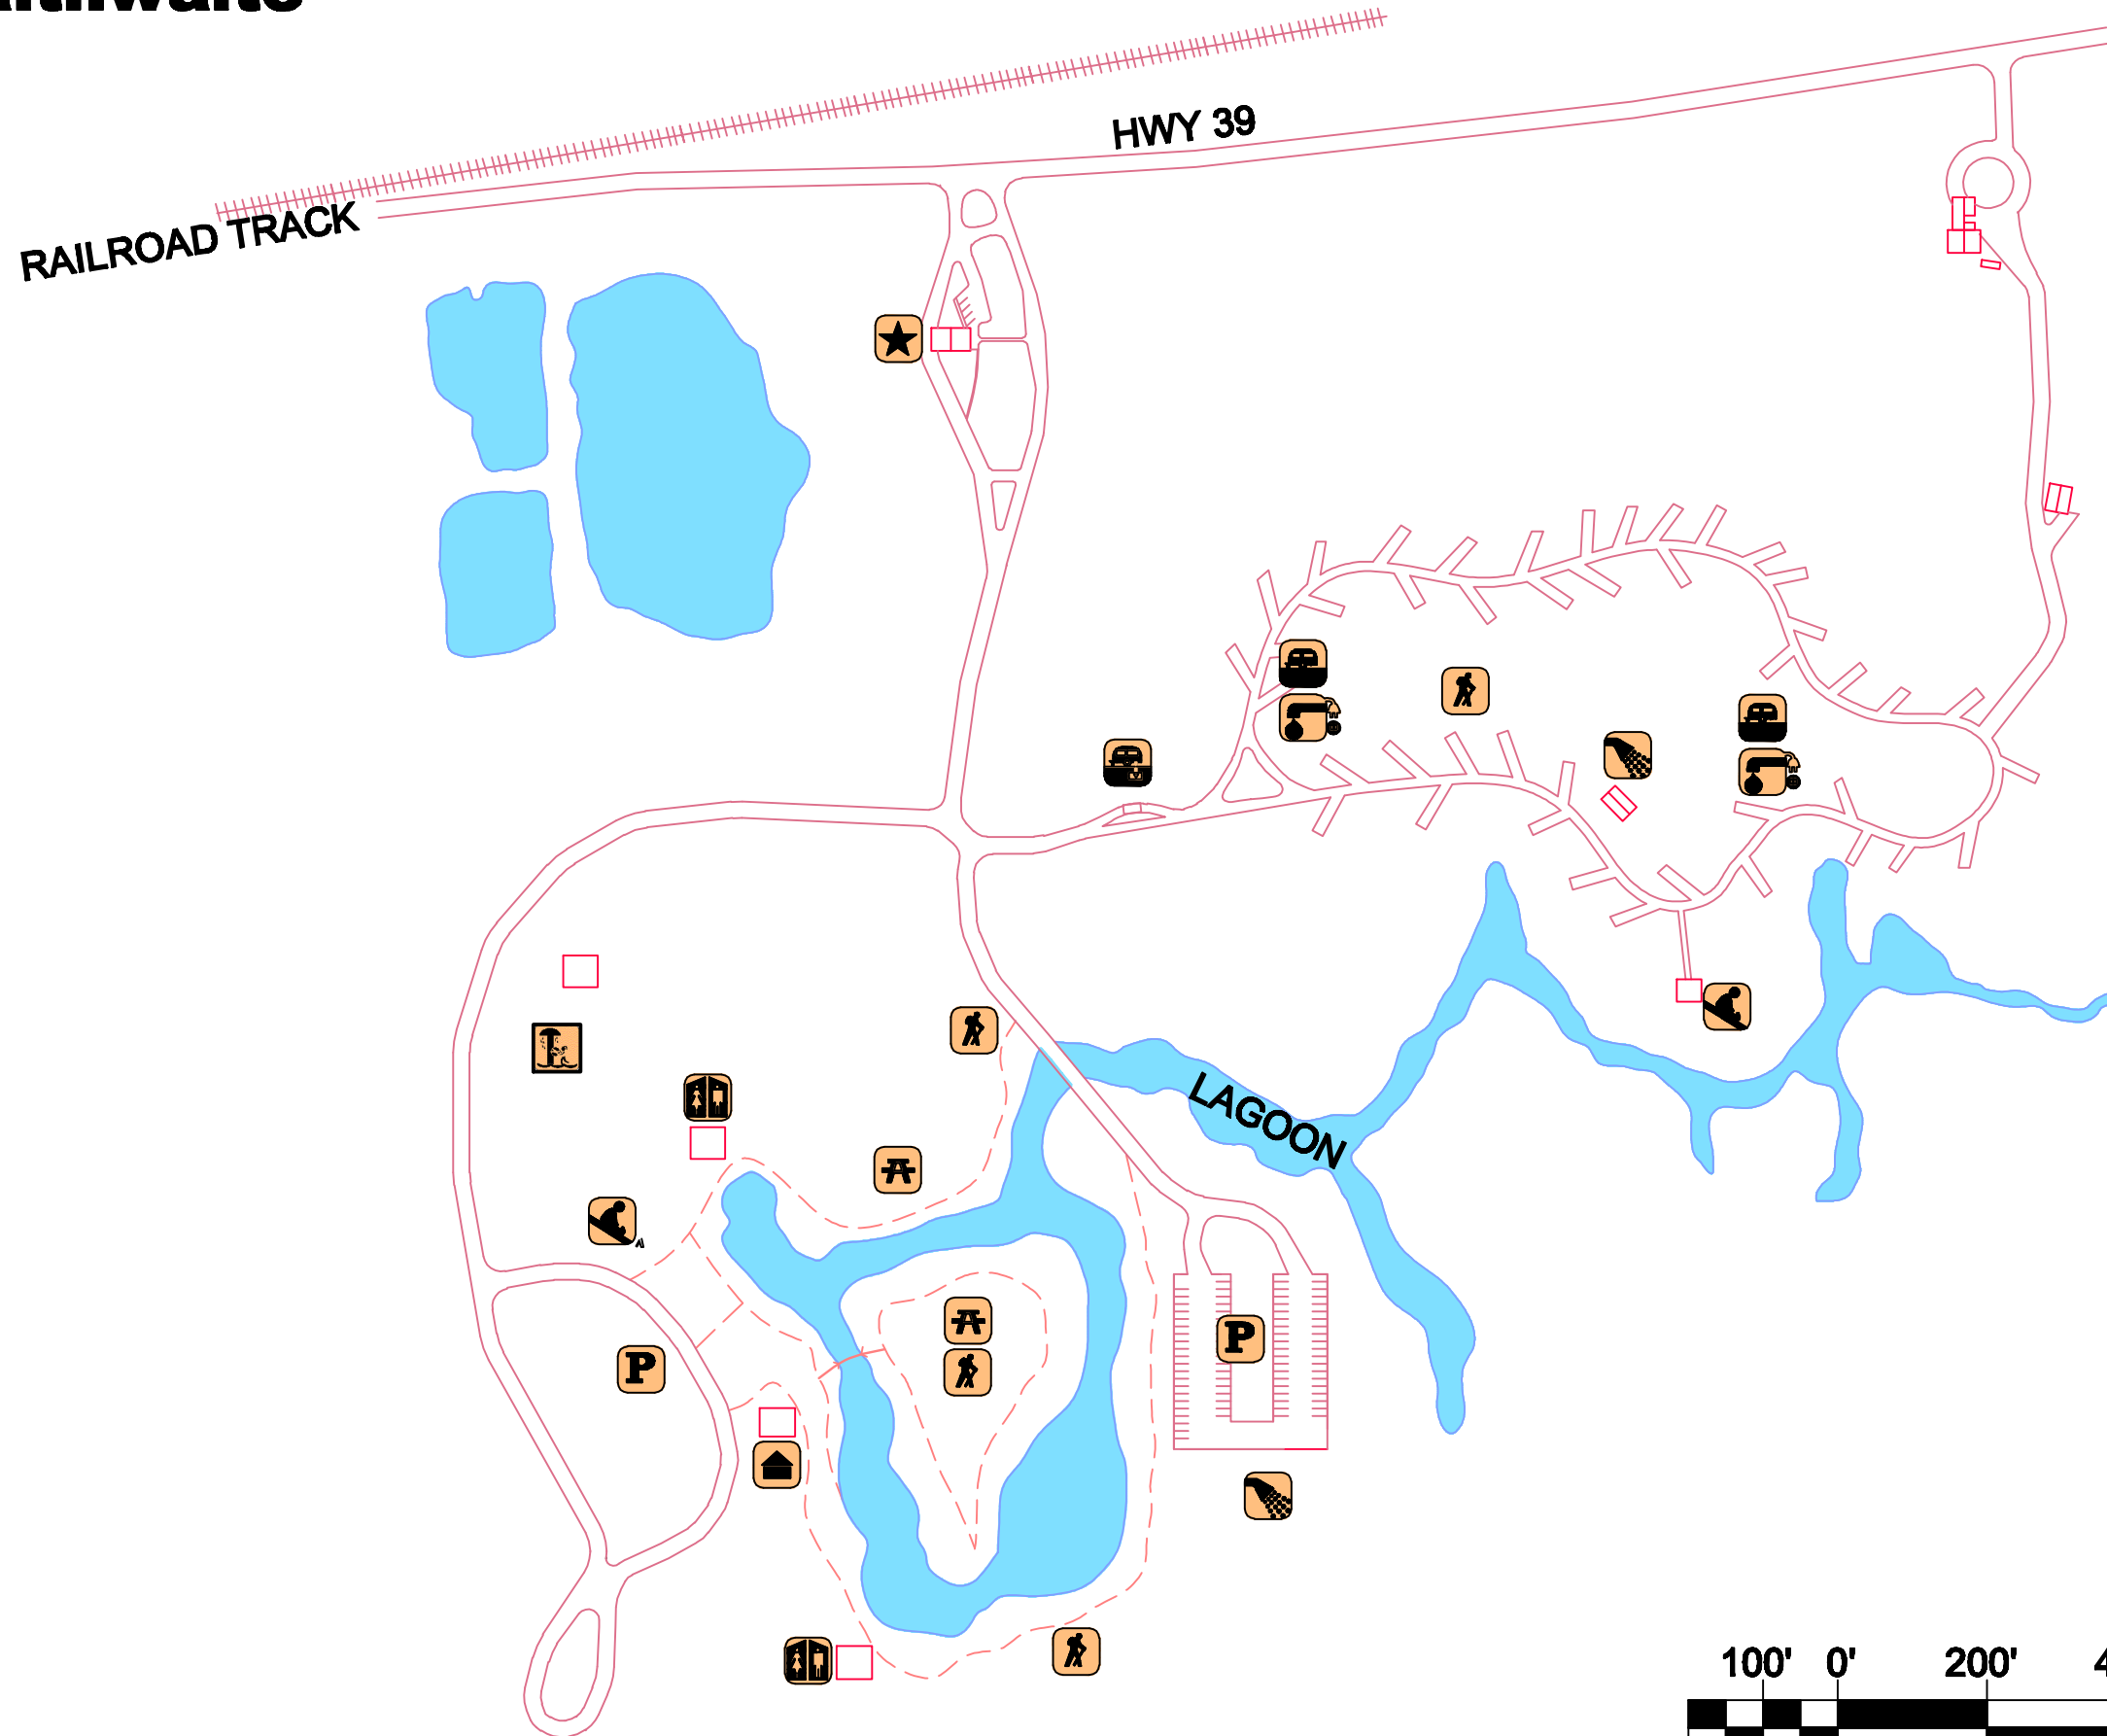

St. Bernard State Park

Braithwaite

Legend:

- Park Office
- Rest Rooms
- Comfort Station
- Trailer Camping
- Water/Electric
- Dump Station
- Hiking Trail
- Picnic Area
- Playground
- Parking
- Pavilion
- Water Playground