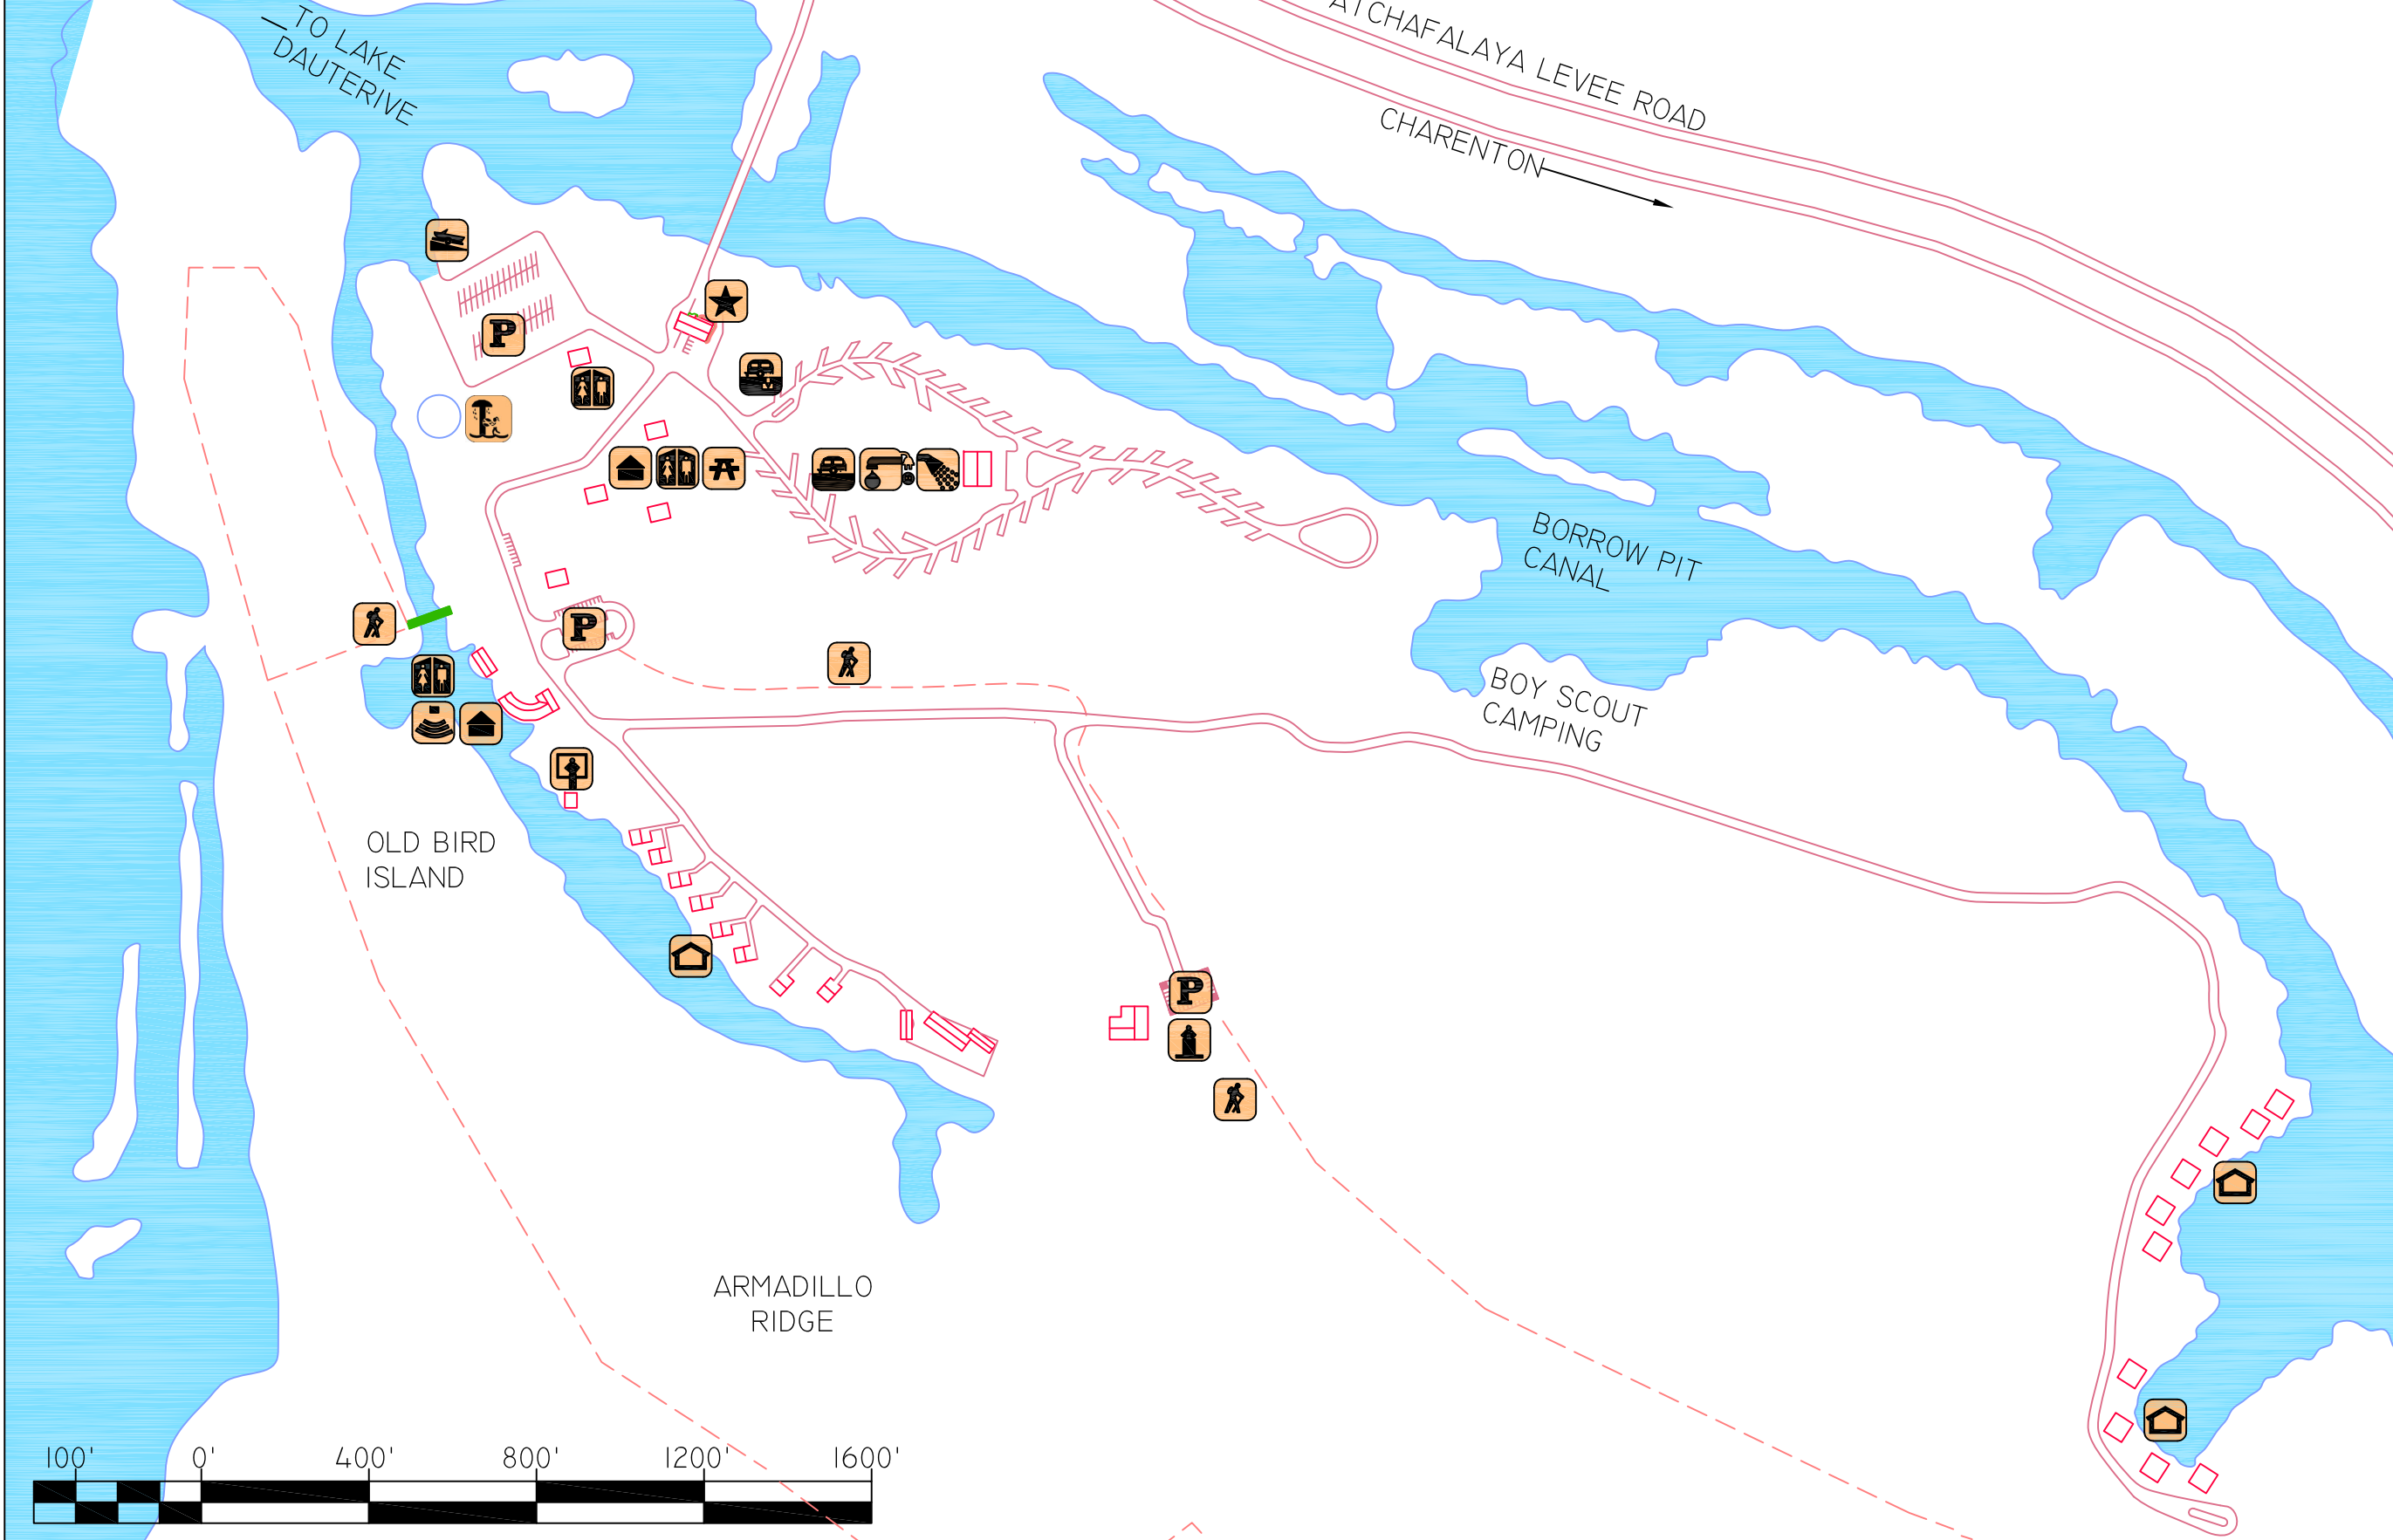

# Lake Fausse Pointe State Park

St. Martinville

## Legend:

- Park Entrance
- Park Office
- Rest Rooms
- Comfort Station
- Dump Station
- Cabins
- Hiking Trail
- Visitors Center
- Picnic Area
- Parking
- Boat Launch
- Maintenance
- Pavilion
- Conference Room
- Trailer Camping
- Water/Electric
- Amphitheater
- Water Playground