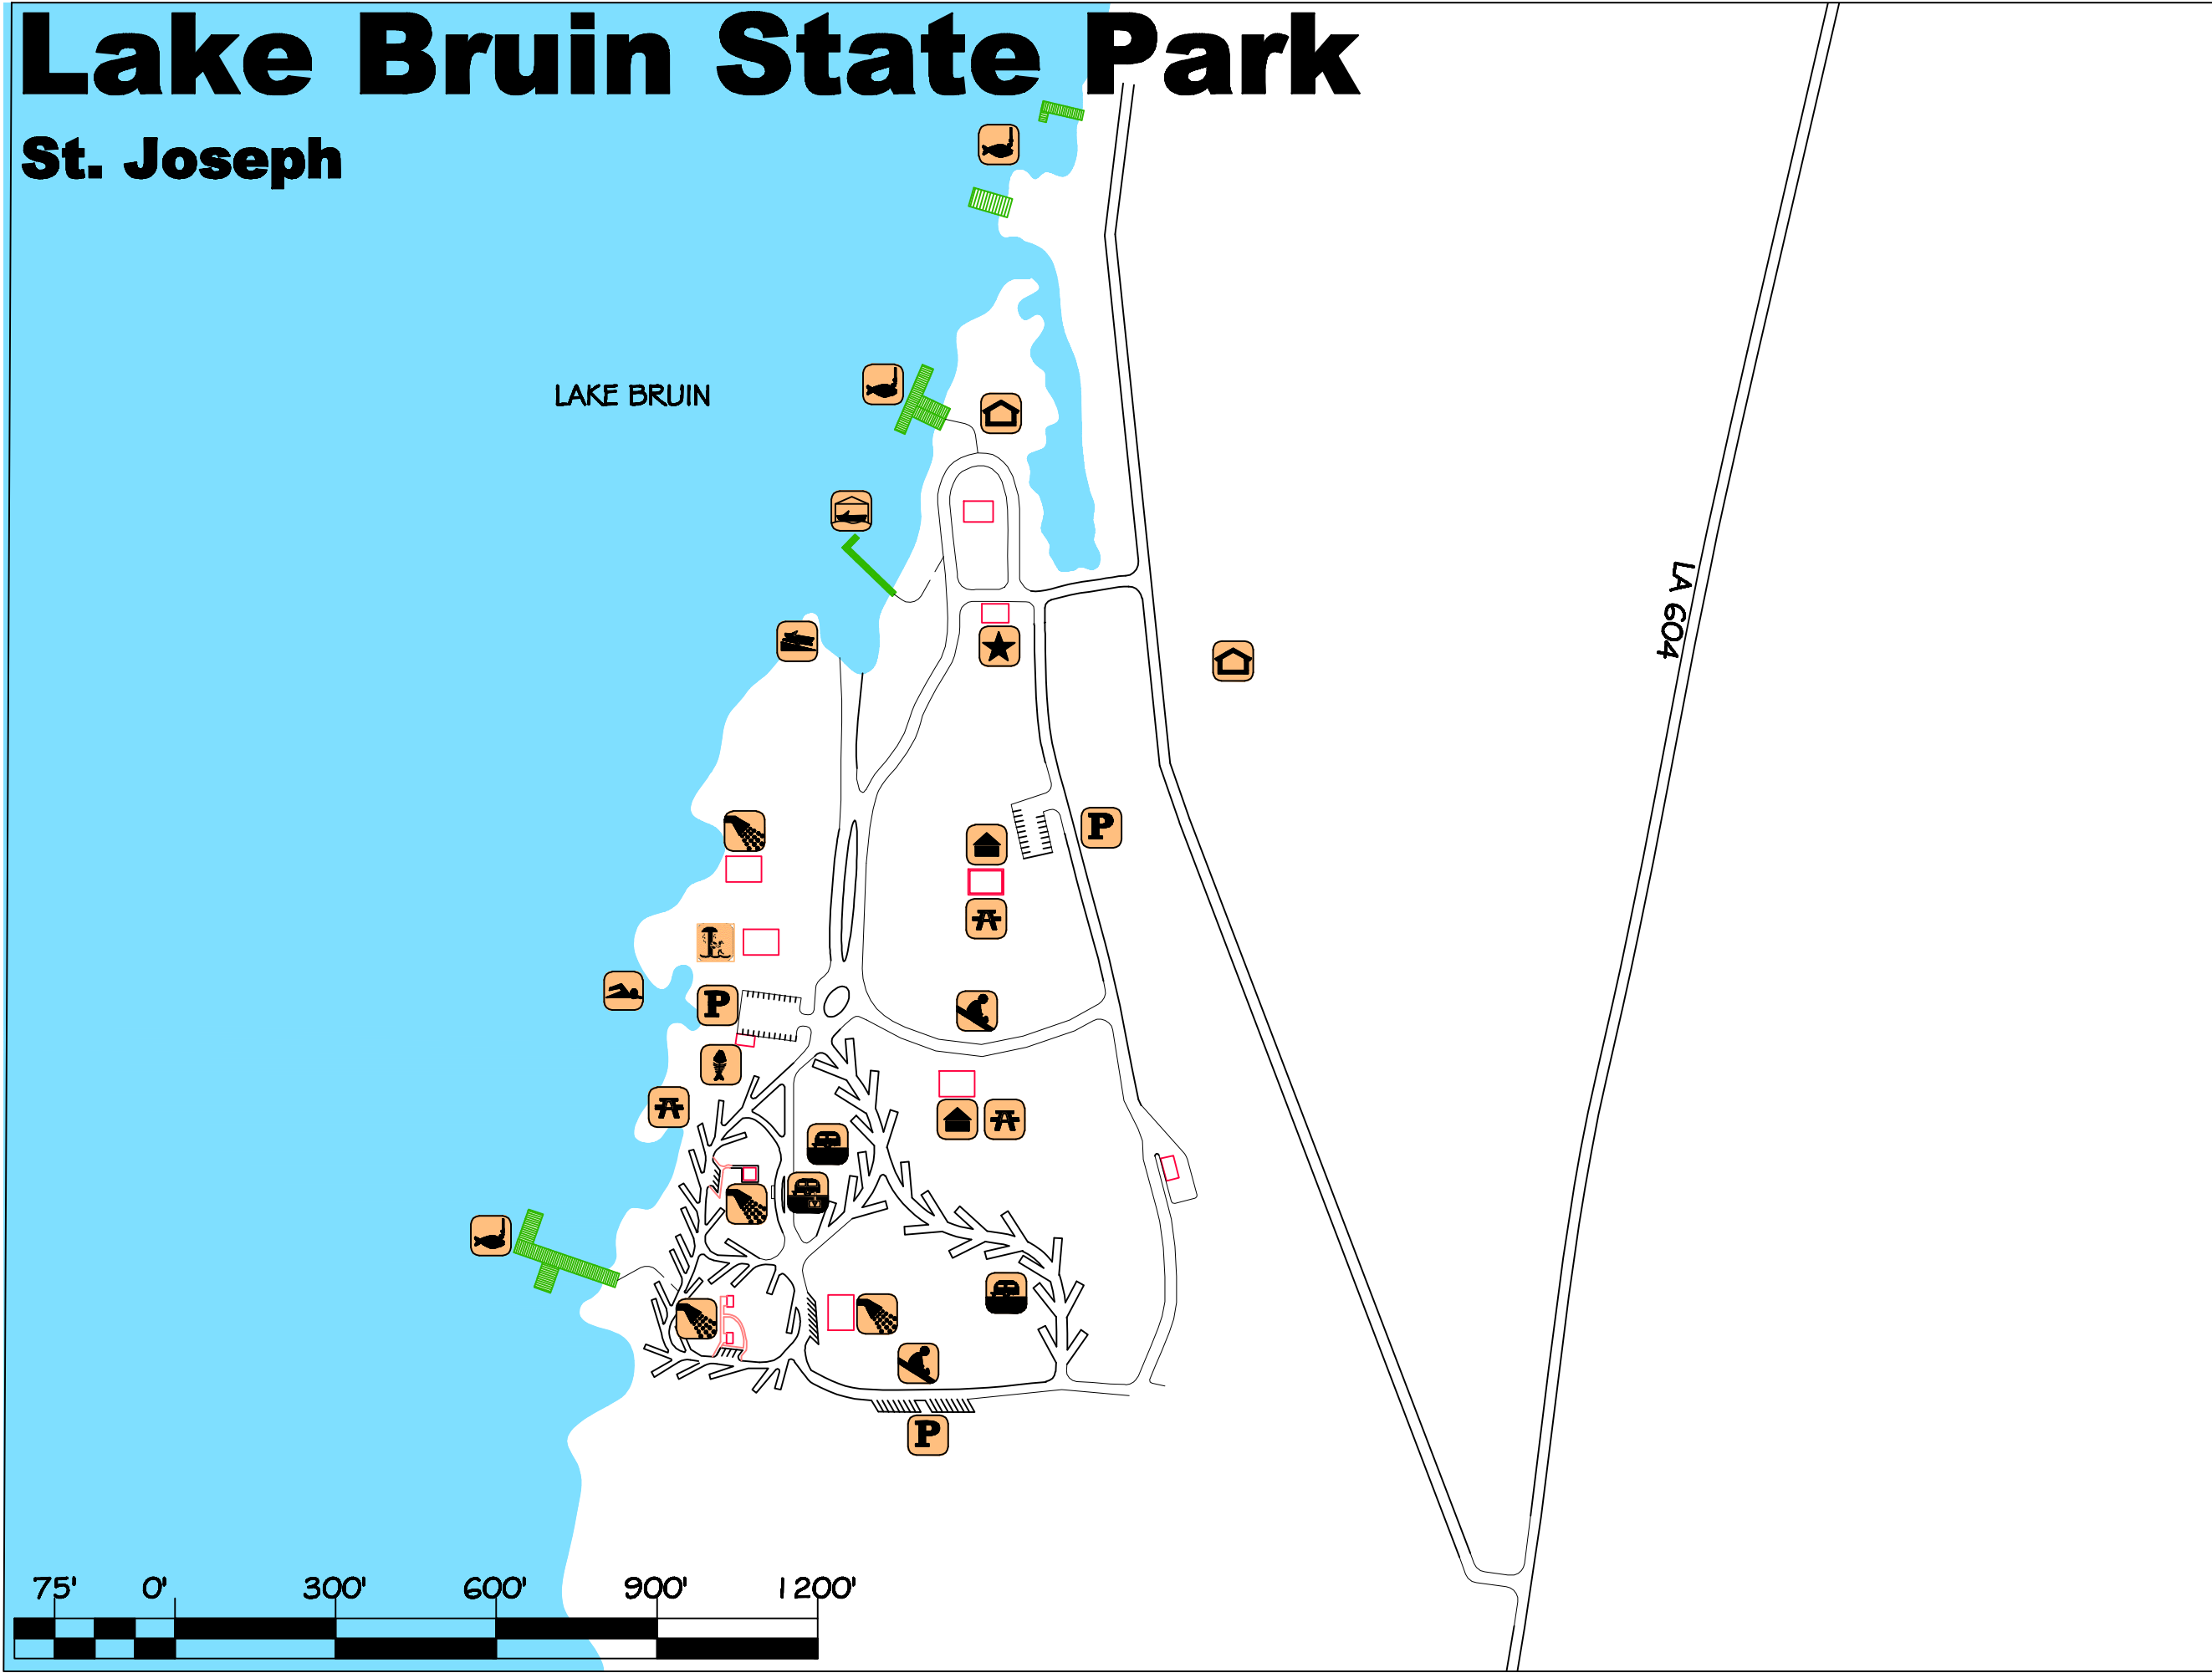

Lake Bruin State Park

St. Joseph

Legend:

- Park Office
- Pavilion
- Comfort Station
- Dump Station
- Playground
- Parking
- Swimming
- Boat Launch
- Fishing Pier
- Fish Cleaning Station
- Boardwalk
- Trailer Camping
- Water/Electric
- Boat House
- Picnic Area
- Water Playground
- Cabins