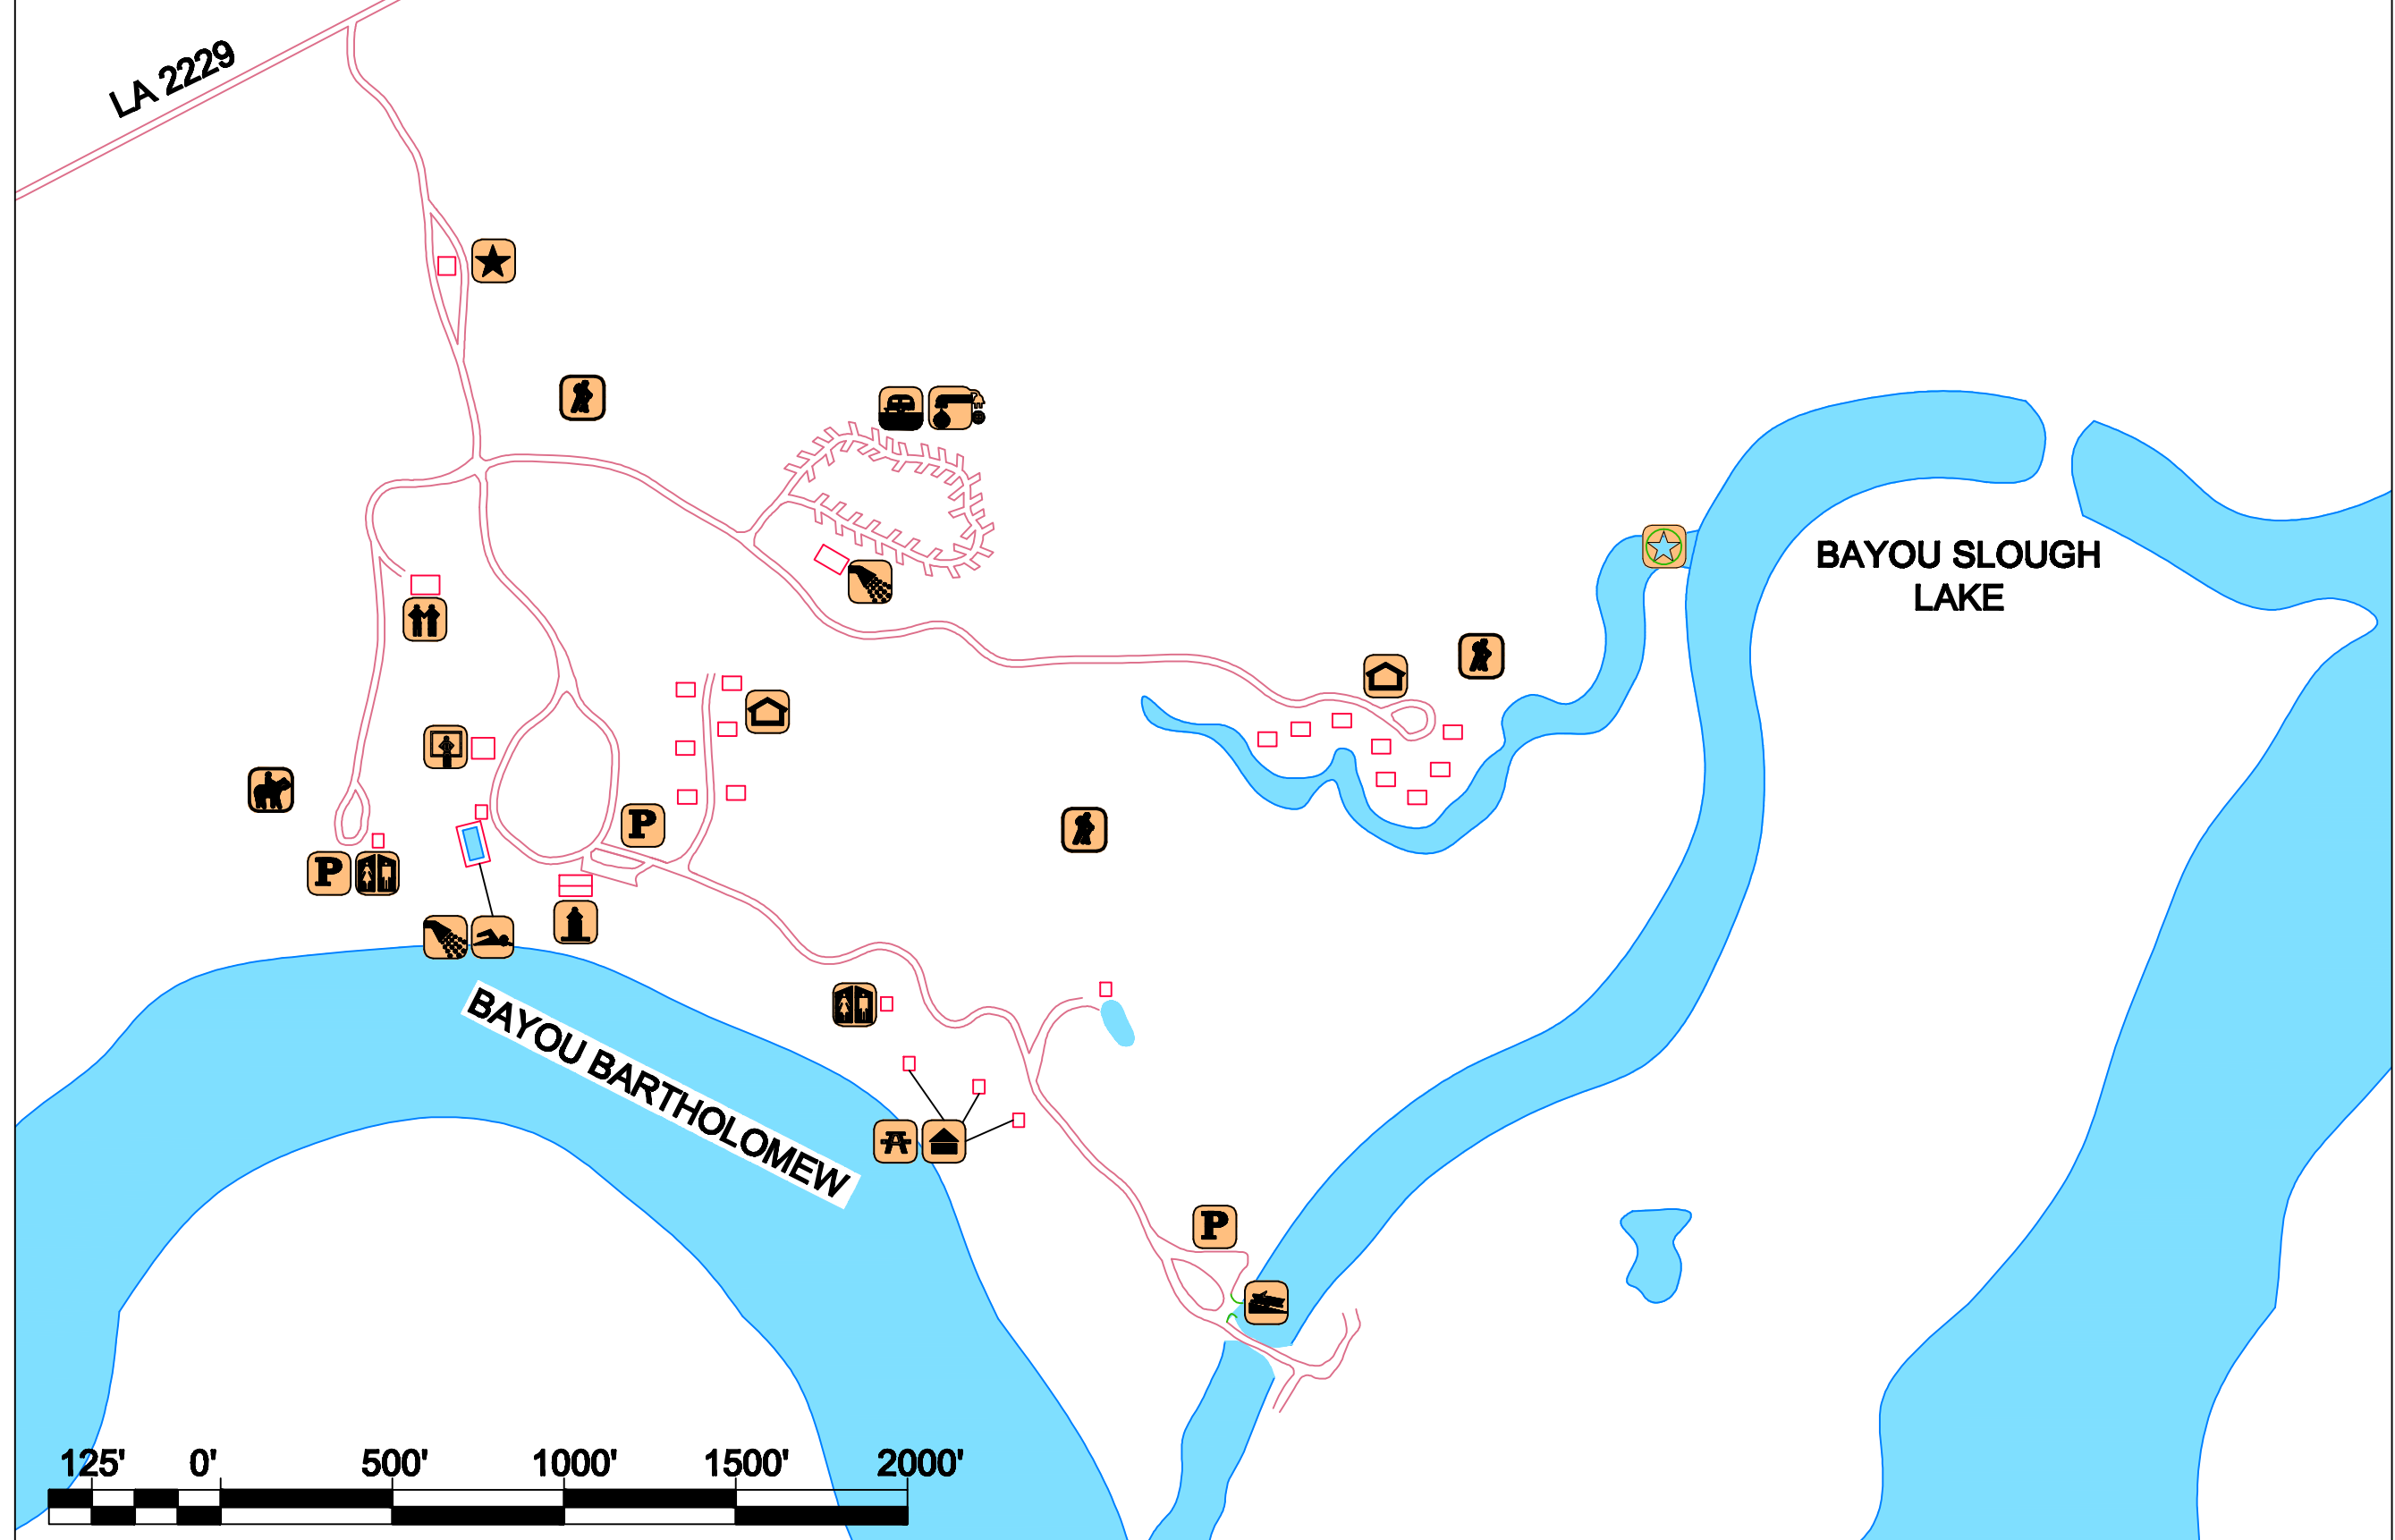

Chemin A Haut State Park

Bastrop

LA 2229

Legend:

- Park Office
- Rest Rooms
- Comfort Station
- Cabins
- Visitors Center
- Picnic Area
- Parking
- Swimming
- Boat Launch
- Group Camp
- Pavilion
- Conference Room
- Trailer Camping
- Water/Electric
- Horse Trail
- Hiking Trail
- Castle Tree